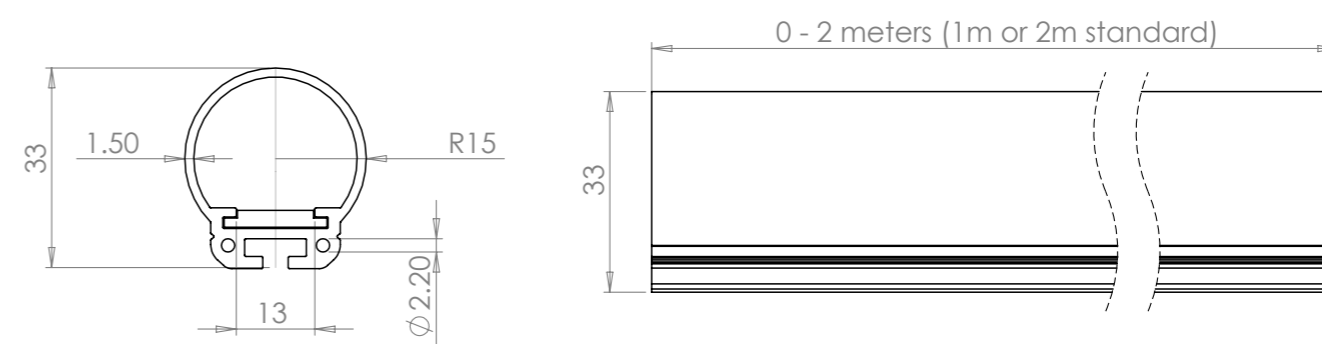

LED TUBE LIGHT

300° DEGREES

Available in 1 meter or 2 meter as standard. Custom Cut lengths available for all lengths between 0-2 meter.

Complete diffused light, ideal for almost any application such as: shop fronts / restaurants / clubs / bars / hair salons / offices / etc.

TECHNICAL SPECIFICATIONS

Material Outer Extrusion **Polycarbonate**
 Material Inner Extrusion **Aluminium**
 Mount Options **Hanging Kit Supplied, Clips Supplied**
 Lengths Standard **1 meter or 2 meter**
 (custom lengths available 0-2meter)

DIMENSIONS

AVAILABLE COLOURS

	10W P/M (9.6W EXACT)	15W P/M (14.4W EXACT)	20W P/M (19.2W EXACT)	24W P/M
RED	✓			
GREEN	✓			
BLUE	✓			
AMBER	✓			
ORANGE	✓			
PINK	✓			
2400K	✓			✓
2700K	✓			✓
3000K	✓			✓
4000K	✓			✓
5000K	✓			✓
6500K	✓			✓
RGB		✓		
RGBW			✓	
RGBWW			✓	