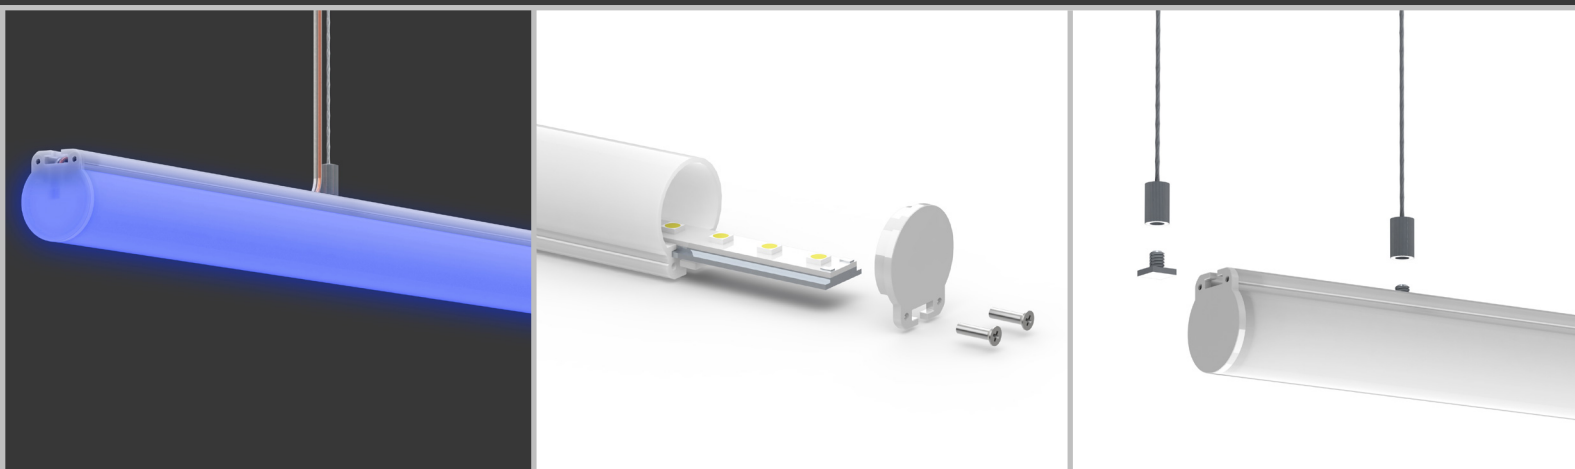

LED TUBE LIGHT - 300 DEGREES

LED TUBE LIGHT

300° DEGREES

Available in 1 meter or 2 meter as standard. Custom Cut lengths available for all lengths between 0-2 meter.

Complete diffused light, ideal for almost any application such as: shop fronts / restaurants / clubs / bars / hair salons / offices / etc.

TECHNICAL SPECIFICATIONS

Material Outer Extrusion **Polycarbonate**
 Material Inner Extrusion **Aluminium**
 Mount Options **Hanging Kit Supplied, Clips Supplied**
 Lengths Standard **1 meter or 2 meter**
 (custom lengths available 0-2meter)

DIMENSIONS

AVAILABLE COLOURS

	10W P/M (9.6W EXACT)	15W P/M (14.4W EXACT)	20W P/M (19.2W EXACT)	24W P/M
RED	✓			
GREEN	✓			
BLUE	✓			
AMBER	✓			
ORANGE	✓			
PINK	✓			
2400K	✓			✓
2700K	✓			✓
3000K	✓			✓
4000K	✓			✓
5000K	✓			✓
6500K	✓			✓
RGB		✓		
RGBW			✓	
RGBWW			✓	