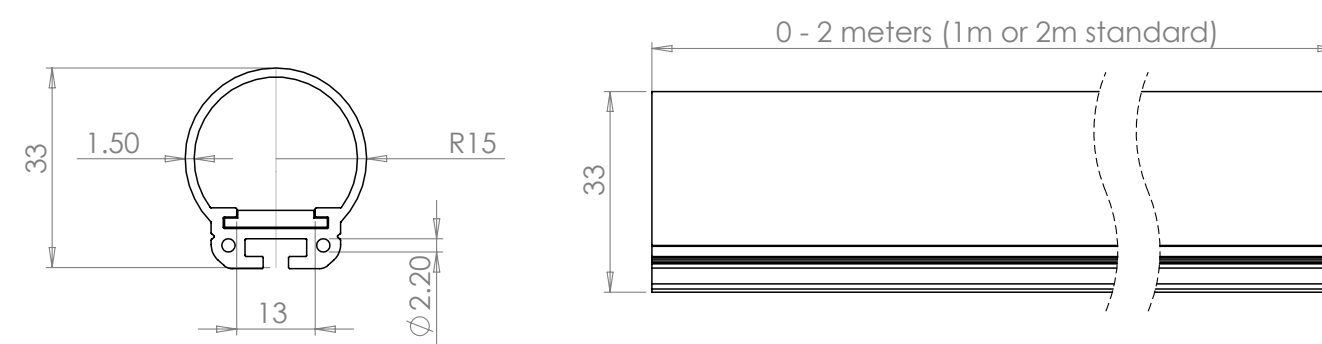

LED TUBE LIGHT - 300 DEGREES

LED TUBE LIGHT

300° DEGREES

Available in 1 meter or 2 meter as standard. Custom Cut lengths available for all lengths between 0-2 meter.

Complete diffused light, ideal for almost any application such as: shop fronts / restaurants / clubs / bars / hair salons / offices / etc.

TECHNICAL SPECIFICATIONS

Material Outer Extrusion **Polycarbonate**
 Material Inner Extrusion **Aluminium**
 Mount Options **Hanging Kit Supplied, Clips Supplied**
 Lengths Standard **1 meter or 2 meter**
 (custom lengths available 0-2meter)

DIMENSIONS

AVAILABLE COLOURS

	10W P/M (9.6W EXACT)	15W P/M (14.4W EXACT)	20W P/M (19.2W EXACT)	24W P/M
RED	✓			
GREEN	✓			
BLUE	✓			
AMBER	✓			
ORANGE	✓			
PINK	✓			
2400K	✓			✓
2700K	✓			✓
3000K	✓			✓
4000K	✓			✓
5000K	✓			✓
6500K	✓			✓
RGB		✓		
RGBW			✓	
RGBWW			✓	