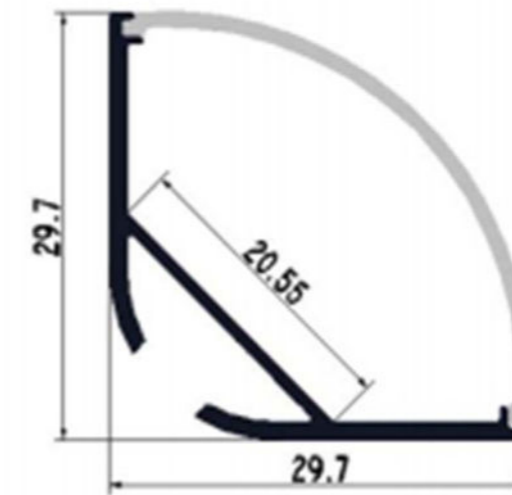

TECHNICAL SPECIFICATIONS

Material Outer Extrusion **Polycarbonate**

Material Inner Extrusion **Aluminium**

Mount Options **Hanging Kit Supplied, Clips Supplied**

Lengths **Custom lengths available 0-2meter**

DIMENSIONS

AVAILABLE COLOURS

	10W P/M (9.6W EXACT)	15W P/M (14.4W EXACT)	20W P/M (19.2W EXACT)	24W P/M
RED	✓			
GREEN	✓			
BLUE	✓			
AMBER	✓			
ORANGE	✓			
PINK	✓			
2400K	✓			✓
2700K	✓			✓
3000K	✓			✓
4000K	✓			✓
5000K	✓			✓
6500K	✓			✓
RGB		✓		
RGBW			✓	
RGBWW			✓	