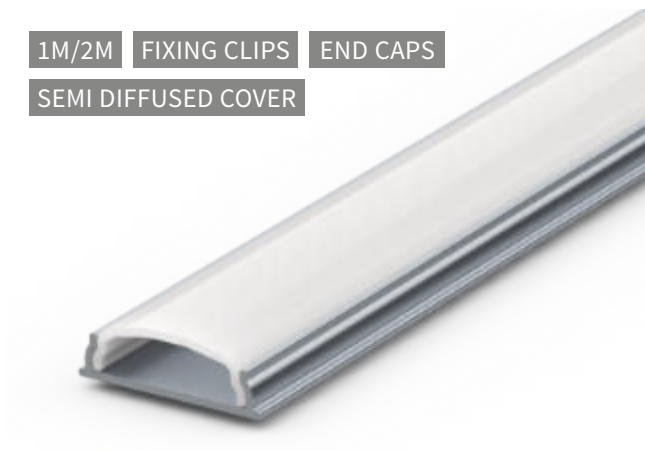

Bendable | W: 17.9mm x H: 5.7mm
Code: P-B-1 / P-B-2