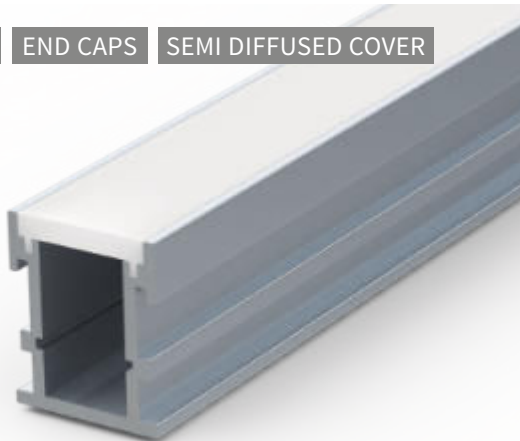

**Tube Surface**

W: 19.4mm x H: 19.4mm  
Code: P-TU-1 / P-TU-2

1M/2M    FIXING CLIPS    END CAPS  
SEMI DIFFUSED COVER

**Corner**

W: 16mm x H: 16mm  
Code: P-C-1 / P-C-2

1M/2M    END CAPS    SEMI DIFFUSED COVER