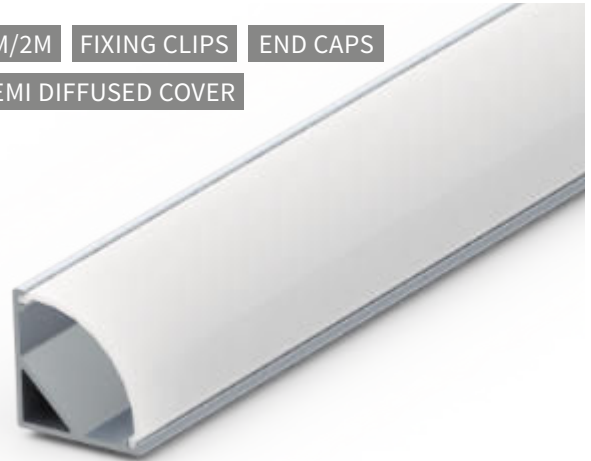

Tube Surface

W: 19.4mm x H: 19.4mm
Code: P-TU-1 / P-TU-2

1M/2M   FIXING CLIPS   END CAPS
SEMI DIFFUSED COVER