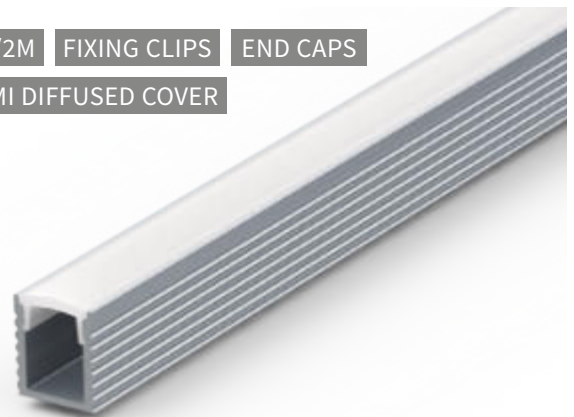

8mm Thin Surface

W: 12mm x H: 7.5mm
Code: P-TS8-1 / P-TS8-2

1M/2M   FIXING CLIPS   END CAPS
SEMI DIFFUSED COVER