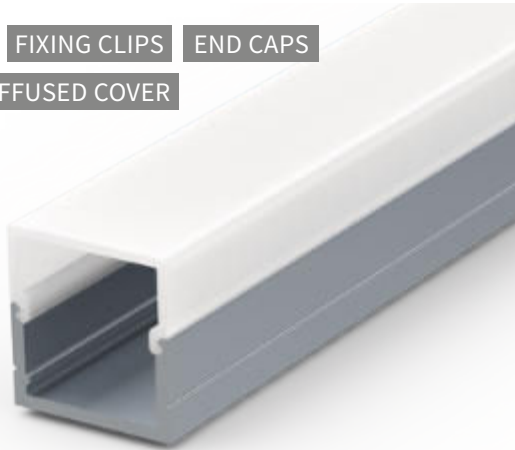

**Deep Recessed** | W: 25mm x H: 14.5mm  
Code: P-DR-1 / P-DR-2

**Optic Lens** | W: 17.9mm x H: 13.4mm  
Code: P-OL-1 / P-OL-2

**Bendable** | W: 17.9mm x H: 5.7mm  
Code: P-B-1 / P-B-2

1M/2M    FIXING CLIPS    END CAPS  
SEMI DIFFUSED COVER