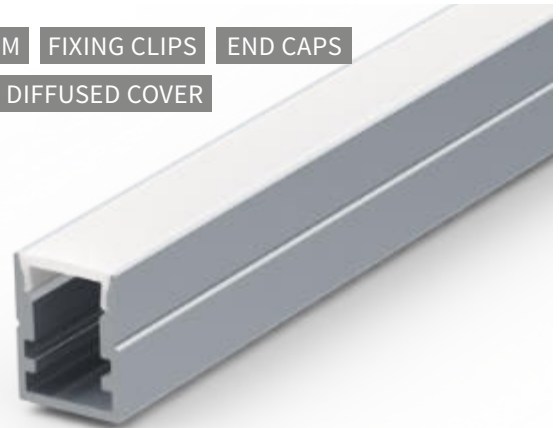

Walk Over

W: 21.3mm x H: 25.9mm
Code: P-WO-1 / P-WO-2

1M/2M   FIXING CLIPS   END CAPS
SEMI DIFFUSED COVER