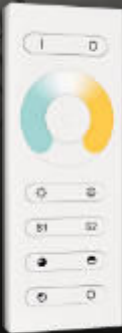

LED Controllers

RGBW

Single Colour and White

Dual White