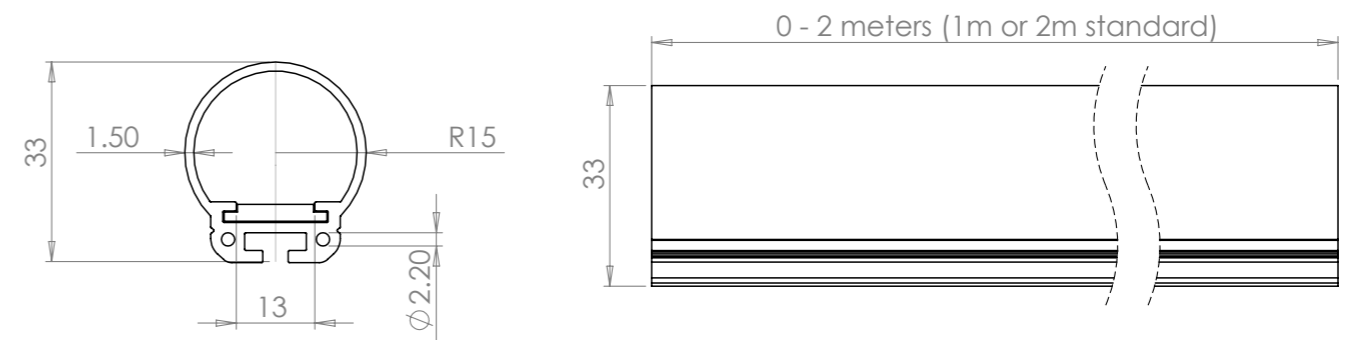

TECHNICAL SPECIFICATIONS

Material Outer Extrusion **Polycarbonate**
 Material Inner Extrusion **Aluminium**
 Mount Options **Hanging Kit Supplied, Clips Supplied**
 Lengths Standard **1 meter or 2 meter**
 (custom lengths available 0-2meter)

DIMENSIONS

AVAILABLE COLOURS

	10W P/M (9.6W EXACT)	15W P/M (14.4W EXACT)	20W P/M (19.2W EXACT)	24W P/M
RED	✓			
GREEN	✓			
BLUE	✓			
AMBER	✓			
ORANGE	✓			
PINK	✓			
2400K	✓			✓
2700K	✓			✓
3000K	✓			✓
4000K	✓			✓
5000K	✓			✓
6500K	✓			✓
RGB		✓		
RGBW			✓	
RGBWW			✓	

LED TUBE LIGHT

300° DEGREES

Available in 1 meter or 2 meter as standard. Custom Cut lengths available for all lengths between 0-2 meter.

Complete diffused light, ideal for almost any application such as: shop fronts / restaurants / clubs / bars / hair salons / offices / etc.