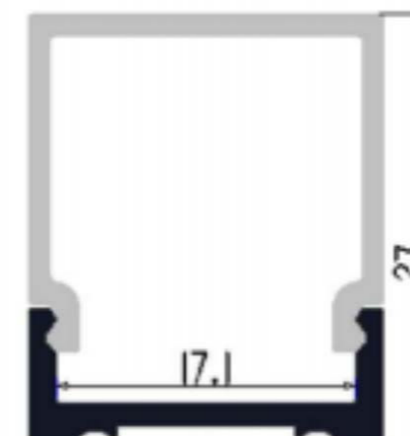

### TECHNICAL SPECIFICATIONS

Material Outer Extrusion **Polycarbonate**

Material Inner Extrusion **Aluminium**

Mount Options **Hanging Kit Supplied, Clips Supplied**

Lengths **Custom lengths available 0-2meter**

### DIMENSIONS